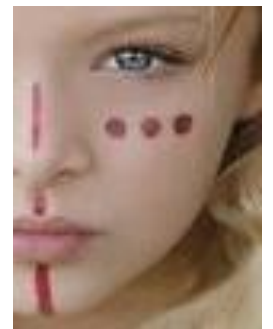

Makeup

Please choose one you can manage. Face paint can be purchased at spotlight

FESTIVAL MAKE UP
thin brush - white facepaint - silver chunky glitter

Instagram: @essenceofboho

Makeup

Please choose one you can manage. Face paint can be purchased at spotlight