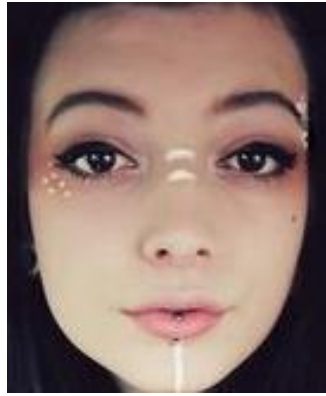

Makeup

Please choose one you can manage. Face paint can be purchased at spotlight

FESTIVAL MAKE UP
thin brush - white facepaint - silver chunky glitter

Instagram: @essenceofboho

Makeup

Please choose one you can manage. Face paint can be purchased at spotlight

Hair

Please choose one you can manage.